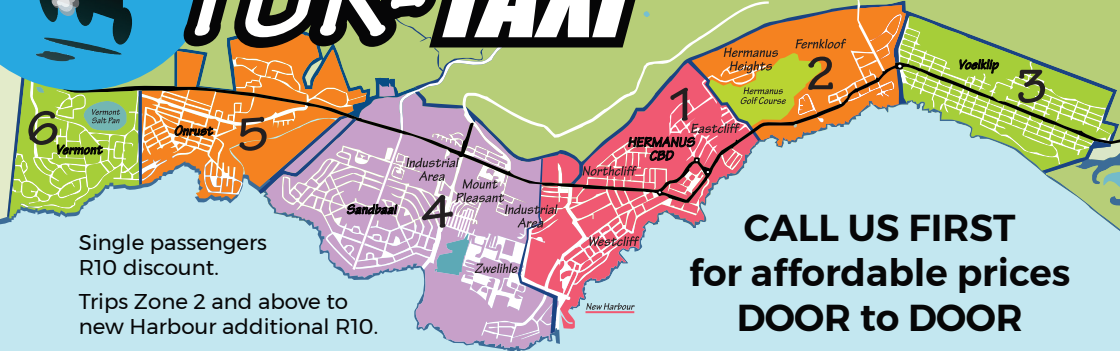

TUK-TAXI

www.hermanustaxi.com

Single passengers
R10 discount.

Trips Zone 2 and above to
new Harbour additional R10.

**CALL US FIRST
for affordable prices
DOOR to DOOR**

0846 885 885

TUK-TAXI

TUK-BUS

- Zone 1 R50**
- Zone 2 R90**
- Zone 3 R125**
- Zone 4 R110**
- Zone 5 R130**
- Zone 6 R160**

Hermanus Wine Route Shuttle.
Please call for details.

All rates are one way unless stated.
 Prices are per vehicle and not per person.
 Single passenger discount R10.
 New Harbour additional R10.

- Zone 1 R200**
- Zone 2 R200**
- Zone 3 R300**
- Zone 4 R250**
- Zone 5 R300**
- Zone 6 R350**

*All rates are one way prices, excludes weddings and special events. Out of hours rates available.
Return trips - call for details. All charges are for a car one way from the CBD.
 Additional charges may apply. **Please call for pricing.***